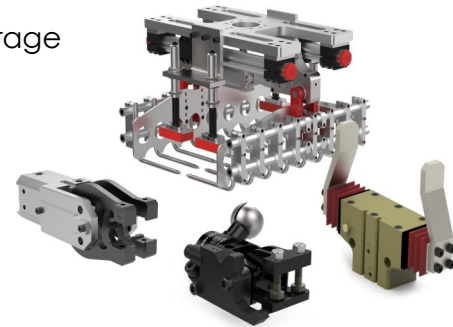

Find the perfect product that fits your needs by browsing DESTACO products by application, brand, function or market.

**SCAN TO TRY
DESTACO'S
PRODUCT
SELECTOR
TOOL**

Engineered Reliability

DESTACO's Robohand products are designed to be used together in a number of combinations to offer a unique automation solution to fit your needs. The products in this line are engineered and precision machined for...

- Reliability
- Long Life
- Precision Repeatability
- Minimal Maintenance

Markets

Applications

www.exoticautomation.com

DESTACO Robohand Product Solutions

ROTARIES

DESTACO's Robohand Pneumatic Rotary Actuators are a zero-backlash, cam-actuated drive compatible with industry standard servo motors for precise control, efficiency and flexibility.

- Preloaded Bearings for High Repeatable Rotary Action
- Optional Shock Absorbers & Manifolds
- Various Rotational Adjustments
- Suitable for Tight Space Applications

GRIPPERS

DESTACO's Robohand Grippers have the ability to pick up, place, hold and release objects while an action is being executed. Parallel and Angular Grippers are Offered in Three Different Product Groups:

- Stainless Steel Grippers for Food & Beverage
- Miniature Clean Room Products for Pharmaceuticals
- Heavy Duty Material Handling Solutions for Industrial Automotive Applications

THRUSTERS & SLIDES

DESTACO's Robohand Slides and Thrusters are both externally and internally powered and can be utilized in many industries with single direction to complex X-Y-Z motion requirements.