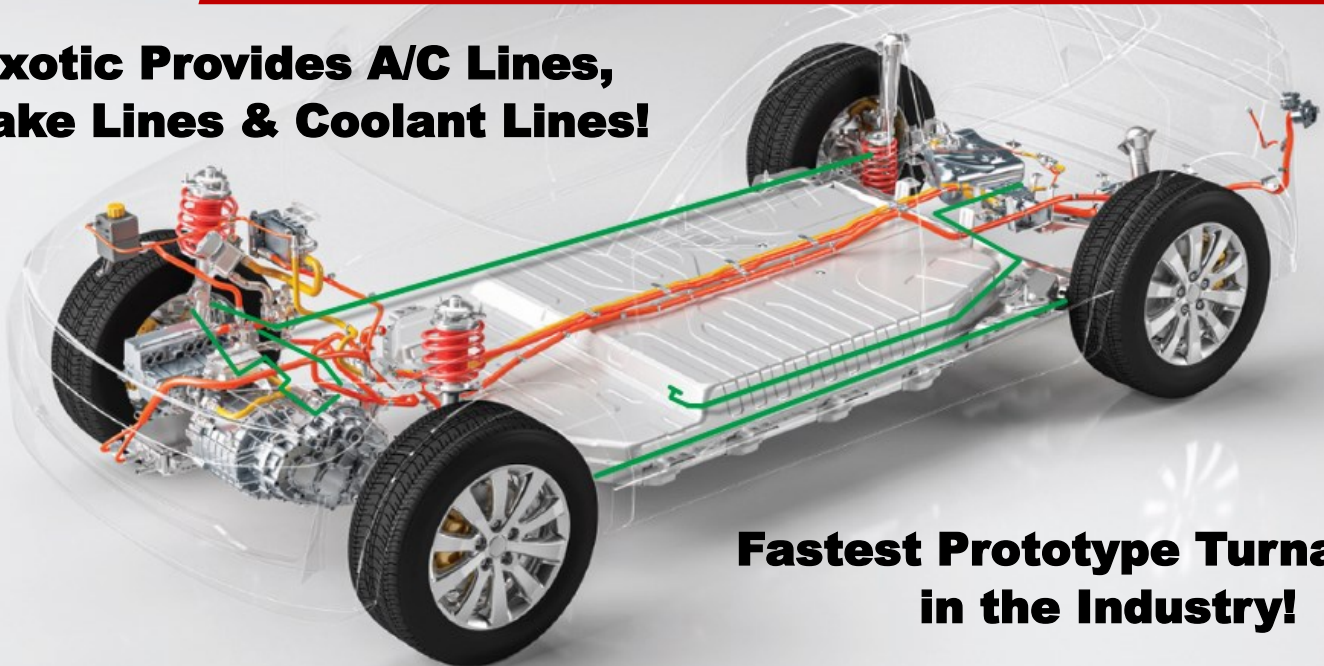

EXOTIC
AUTOMATION & SUPPLY

Fluid Transfer Solutions for Electric Vehicles

**Exotic Provides A/C Lines,
Brake Lines & Coolant Lines!**

**Fastest Prototype Turnaround
in the Industry!**

Quick Delivery • Available in Any Size Quantity, from 1 to 10,000

A/C Lines

Parker 285 Air Conditioning Hose

Parker's 285 hose was designed to deliver consistency and reliability with a constant working pressure of 500 PSI in all sizes for air conditioning systems.

***In-Stock &
Ready to Ship!***

- Designed, Built & Tested to meet SAE J3062 and J2064 Type C performance specifications
- Sizes range from 3/16" to 5/8" in diameter
- Built for long service life
- Resists moisture ingress & excellent effusion rate

We Specialize in Complex Tube-to-Tube Combinations!

Brake Lines

BrakeQuip

Every BrakeQuip brake hose is tested up to 3,000 PSI prior to sale to ensure safety and performance.

- DOT-Compliant
- Standard or Low Profile Fittings